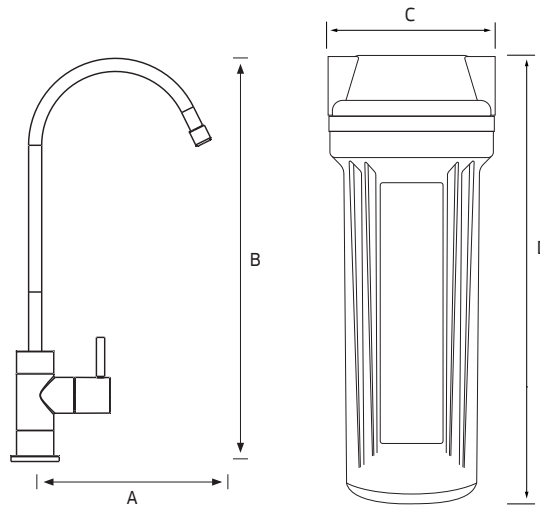

+SIB1 depicted (no pressure limiting valve). To order with pressure limiting valve, order code SIB1-PL.

FAUCET

A	B
122 mm	292 mm

HOUSING

C	D
170 mm	330 mm

GENERAL INFO

DESIGNED FOR MAINS / TOWN WATER

Undersink Filter System with Long Reach Faucet

The Puretec SIB1 Series provides clear, great tasting water, removing chlorine, harmful chemicals, taste, odour, sediment, Giardia and Cryptosporidium cysts.

SPECIFICATIONS

Model Number:	SIB1	SIB1-PL
Pressure Limiting Valve:	Not Included	Included
Replacement Cartridge:	EC951	EC951
Min/Max Flow:	0 - 14 Lpm	0 - 14 Lpm
Min/Max Temperature:	0 - 30 °C	0 - 30 °C
Min/Max Pressure:	100 - 520 kPa	100 - 520 kPa
Micron Rating:	0.5 micron*	0.5 micron*
Connection:		
Hose:	¼" Quick Connect	¼" Quick Connect
Tee:	½" BSP (15 mm)	½" BSP (15 mm)
Tap Hole:	12.5 mm	12.5 mm
Warranty:	1 year^	1 year^